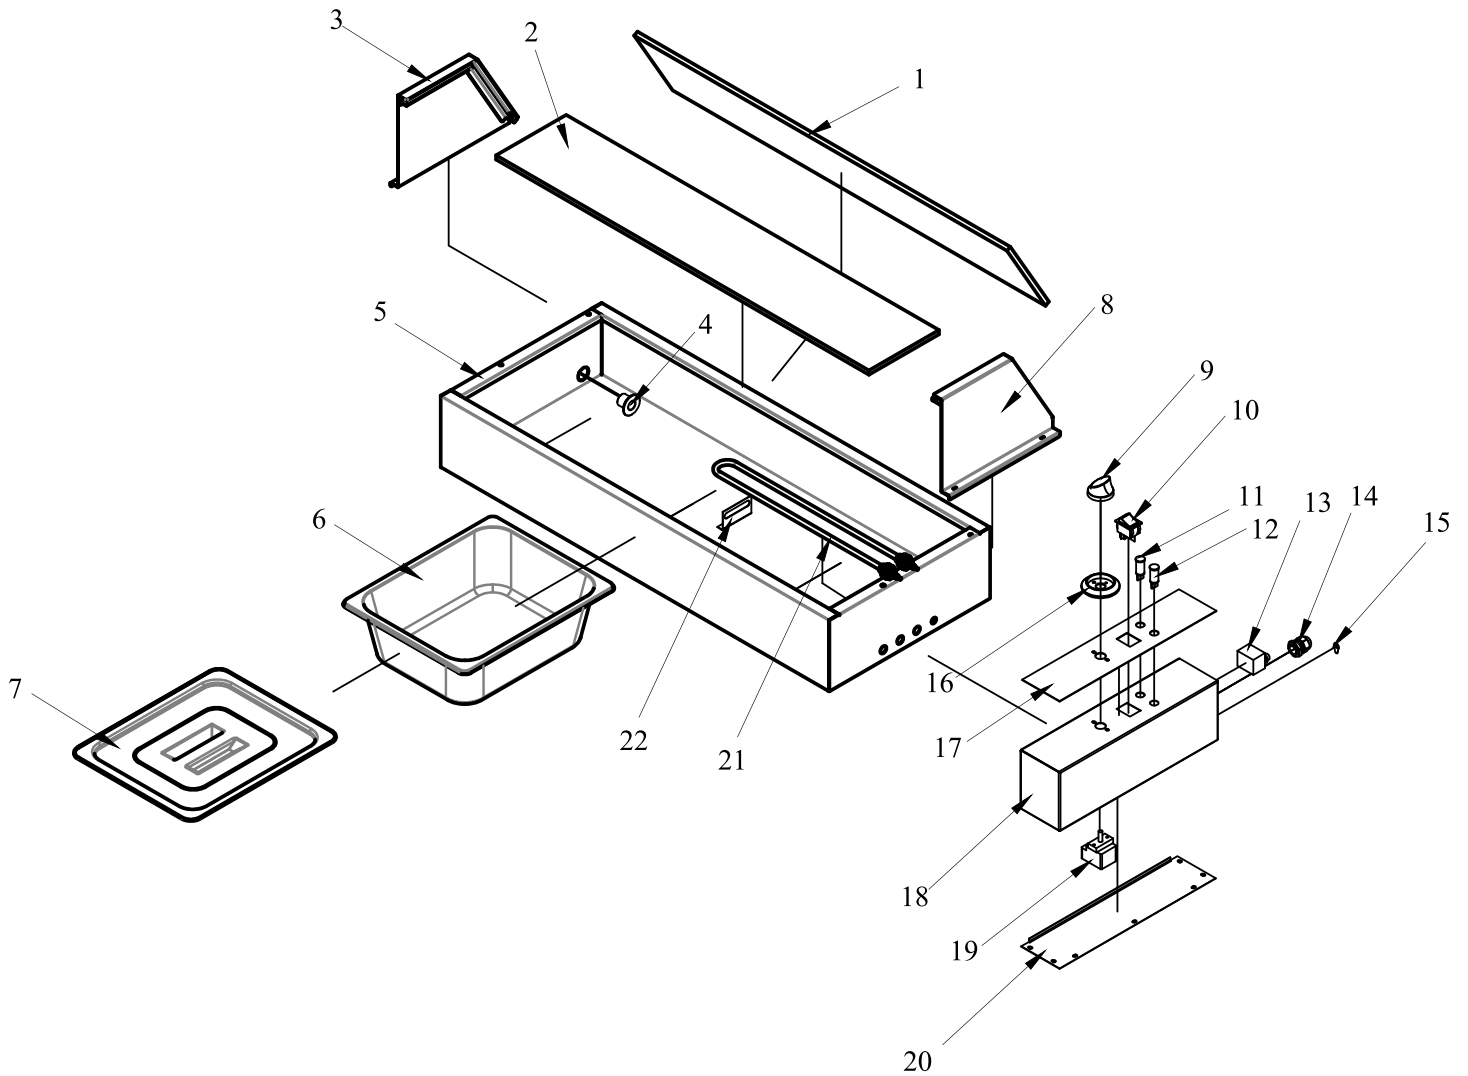

Parts Breakdown

Model FW-CN-1435 43055

Parts Breakdown

Model FW-CN-1435 43055

Item No.	Description	Position	Item No.	Description	Position	Item No.	Description	Position
60265	Front Glass 1363x165 for 43055	1	60239	Temperature Controller Knob for 43055	9, 16	60235	PVC for 43055	17
60264	Top Glass 1363x150 for 43055	2	68267	UL Switch for 43055	10	60274	Control Box for 43055	18
61418	Brackets and Hardware Kit for 43055	3, 8	60237	Power Light (Green) for 43055	11	60231	Temperature Controller for 43055	19
66038	Drain Nozzle for 43055	4	60236	Heat Light (Orange) for 43055	12	60230	Control Box Bottom Board for 43055	20
60269	Body and Control Box for 43055	5	60233	Temperature Limiter for 43055	13	60271	Heating Pipe for 43055	21
60242	1/2x10 Stainless Steel Container for 43055	6	66039	Plastic Cable Head for 43055	14	60228	Heating Pipe Support for 43055	22
60263	1/2 PC Cover of Container for 43055	7	60234	Ground Terminal for 43055	15	AC955	Assembled Complete Body for 43055	